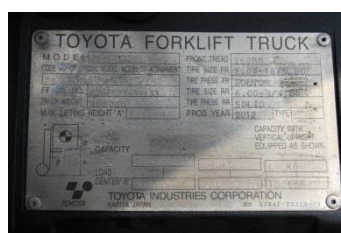

Serial No.:	35002	YOM:	2011
Model:	Toyota 02-7FDA50	Fork:	1220mm
Lifting Cap:	50 Ton	Mast:	-

Serial No.:	02-7FD40-35221	YOM:	2011
Model:	02-7FD40	Fork:	1220mm
Lifting Cap:		Mast:	V4500

USED INDUSTRIAL EQUIPMENT

UPDATED: 31 OCT 2016

FORKLIFT

Serial No.:		YOM:	
Model:		Fork:	
Lifting Cap:		Mast:	

Serial No.:	7FBE18-59686	YOM:	2009
Model:	7FBE18	Fork:	1220mm
Lifting Cap:		Mast:	FSV4700

Serial No.:	62-8FD25-39133	YOM:	2012
Model:	62-8FD25	Fork:	1220mm
Lifting Cap:		Mast:	FSV6000