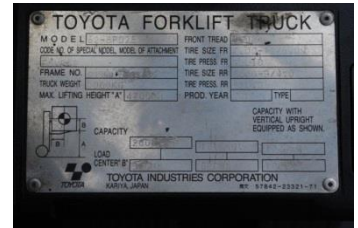

USED INDUSTRIAL EQUIPMENT

UPDATED: 31 OCT 2016

FORKLIFT

Serial No.:	33435	YOM:	2010
Model:	Toyota 62-8FD25	Fork:	1220mm
Lifting Cap:	25 Ton	Mast:	FSV4700

Serial No.:	38703	YOM:	2012
Model:	Toyota 62-8FD30	Fork:	1220mm
Lifting Cap:	30 Ton	Mast:	-

Serial No.:	35002	YOM:	2011
Model:	Toyota 02-7FDA50	Fork:	1220mm
Lifting Cap:	50 Ton	Mast:	-

Serial No.:	02-7FD40-35221	YOM:	2011
Model:	02-7FD40	Fork:	1220mm
Lifting Cap:		Mast:	V4500

USED INDUSTRIAL EQUIPMENT