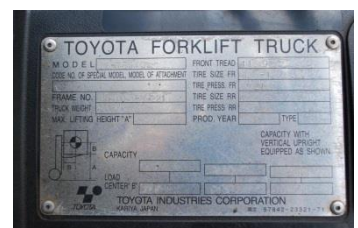

USED INDUSTRIAL EQUIPMENT

UPDATED: 31 OCT 2016

FORKLIFT

Serial No.:	33435	YOM:	2010
Model:	Toyota 62-8FD25	Fork:	1220mm
Lifting Cap:	25 Ton	Mast:	FSV4700

Serial No.:	38703	YOM:	2012
Model:	Toyota 62-8FD30	Fork:	1220mm
Lifting Cap:	30 Ton	Mast:	-

Serial No.:	35002	YOM:	2011
Model:	Toyota 02-7FDA50	Fork:	1220mm
Lifting Cap:	50 Ton	Mast:	-

Serial No.:	02-7FD40-35221	YOM:	2011
Model:	02-7FD40	Fork:	1220mm
Lifting Cap:		Mast:	V4500

USED INDUSTRIAL EQUIPMENT