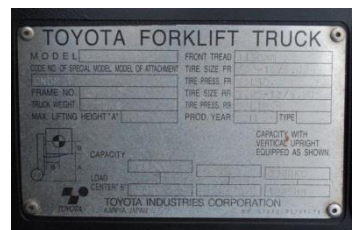

USED INDUSTRIAL EQUIPMENT

UPDATED: 31 OCT 2016

FORKLIFT

Serial No.:	33435	YOM:	2010
Model:	Toyota 62-8FD25	Fork:	1220mm
Lifting Cap:	25 Ton	Mast:	FSV4700

Serial No.:	38703	YOM:	2012
Model:	Toyota 62-8FD30	Fork:	1220mm
Lifting Cap:	30 Ton	Mast:	-

Serial No.:	35002	YOM:	2011
Model:	Toyota 02-7FDA50	Fork:	1220mm
Lifting Cap:	50 Ton	Mast:	-

Serial No.:	02-7FD40-35221	YOM:	2011
Model:	02-7FD40	Fork:	1220mm
Lifting Cap:		Mast:	V4500

USED INDUSTRIAL EQUIPMENT