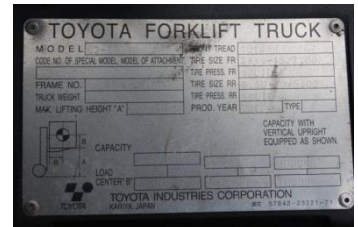

USED INDUSTRIAL EQUIPMENT

UPDATED: 31 OCT 2016

FORKLIFT

Serial No.:	33435	YOM:	2010
Model:	Toyota 62-8FD25	Fork:	1220mm
Lifting Cap:	25 Ton	Mast:	FSV4700

Serial No.:	38703	YOM:	2012
Model:	Toyota 62-8FD30	Fork:	1220mm
Lifting Cap:	30 Ton	Mast:	-

Serial No.:	35002	YOM:	2011
Model:	Toyota 02-7FDA50	Fork:	1220mm
Lifting Cap:	50 Ton	Mast:	-

Serial No.:	02-7FD40-35221	YOM:	2011
Model:	02-7FD40	Fork:	1220mm
Lifting Cap:		Mast:	V4500

USED INDUSTRIAL EQUIPMENT